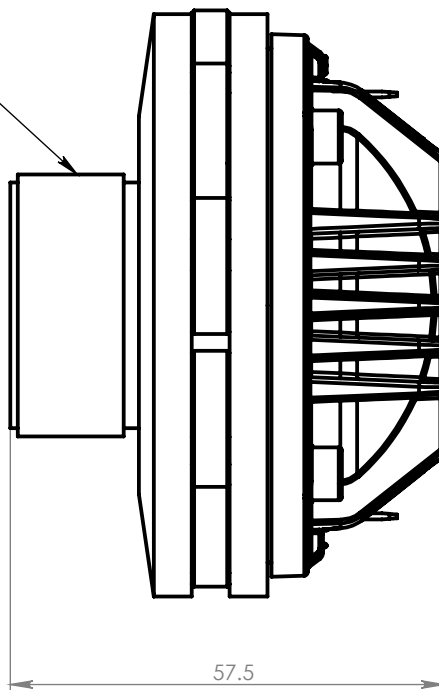

1 3/8 - 18N

OBERTON

model: ND2539

Dimensions are in mm

Scale: 1:1